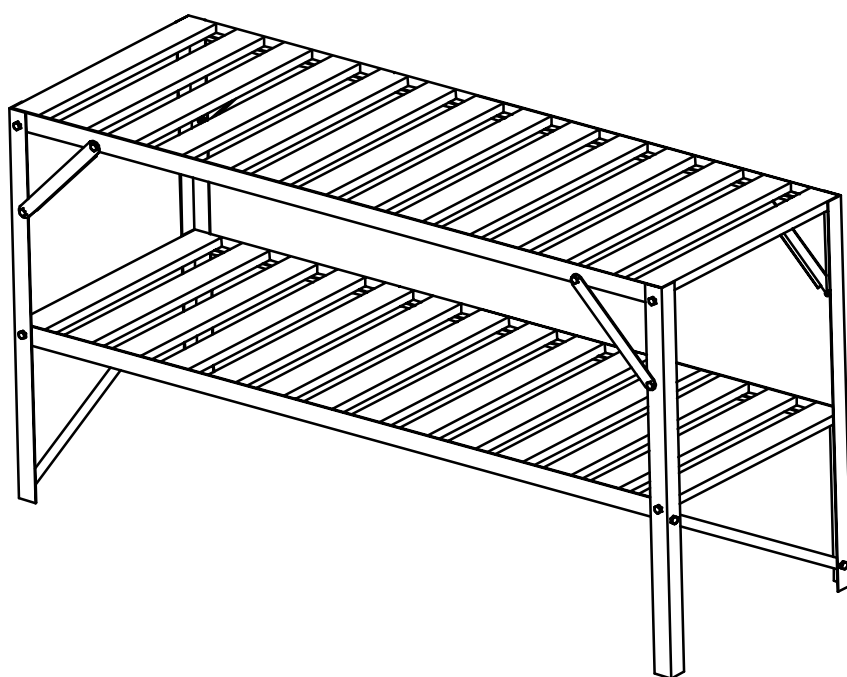

4' Staging 2 Tier Assembly Instruction

MODEL:SO1709/70128

PRODUCT SIZE(LxWxH):1208X520X760MM

PLEASE READ CAREFULLY BEFORE ASSEMBLY

Customer Service Department

P.O. BOX 947,AYLESFORD,KENT ME20 7RT,UK

Tel: +44 (0) 1622 791234

Fax: +44 (0) 1622 791060

Part No.	Part	QTY.
15453		2
15464		2
15454		28
15455		2
15465		4
15458		2
15457		4
22525		76
22532		76

STEP 1

STEP 2

STEP 3

STEP 4