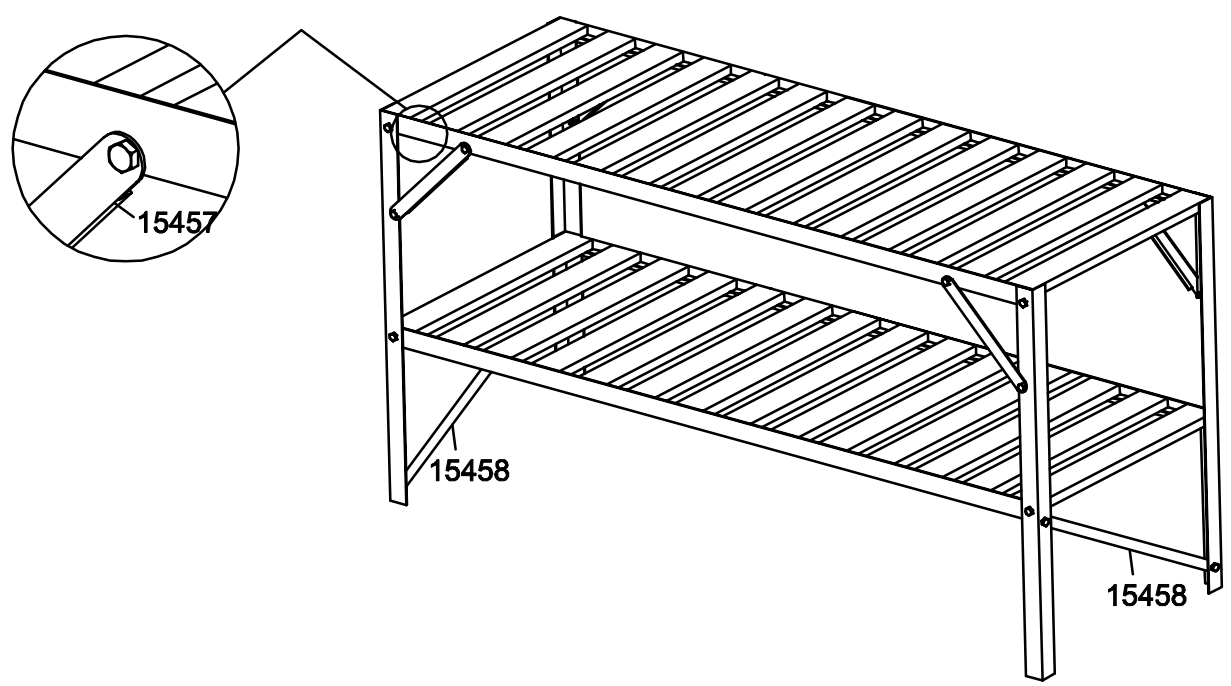

4' Staging 2 Tier Assembly Instruction

MODEL:SO1709/70128

PRODUCT SIZE(LxWxH):1208X520X760MM

PLEASE READ CAREFULLY BEFORE ASSEMBLY

Customer Service Department

P.O. BOX 947,AYLESFORD,KENT ME20 7RT,UK

Tel: +44 (0) 1622 791234

Fax: +44 (0) 1622 791060

Part No.	Part	QTY.
15453		2
15464		2
15454		28
15455		2
15465		4
15458		2
15457		4
22525		76
22532		76

STEP 1

STEP 2

STEP 3

STEP 4