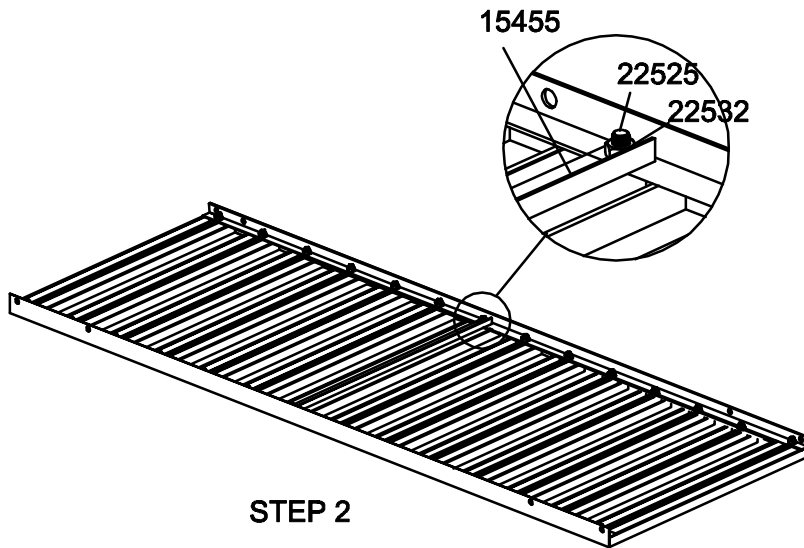

4' Staging 2 Tier Assembly Instruction

MODEL:SO1709/70128

PRODUCT SIZE(LxWxH):1208X520X760MM

PLEASE READ CAREFULLY BEFORE ASSEMBLY

Customer Service Department

P.O. BOX 947,AYLESFORD,KENT ME20 7RT,UK

Tel: +44 (0) 1622 791234

Fax: +44 (0) 1622 791060

Part No.	Part	QTY.
15453		2
15464		2
15454		28
15455		2
15465		4
15458		2
15457		4
22525		76
22532		76

STEP 1

STEP 2

STEP 3

STEP 4