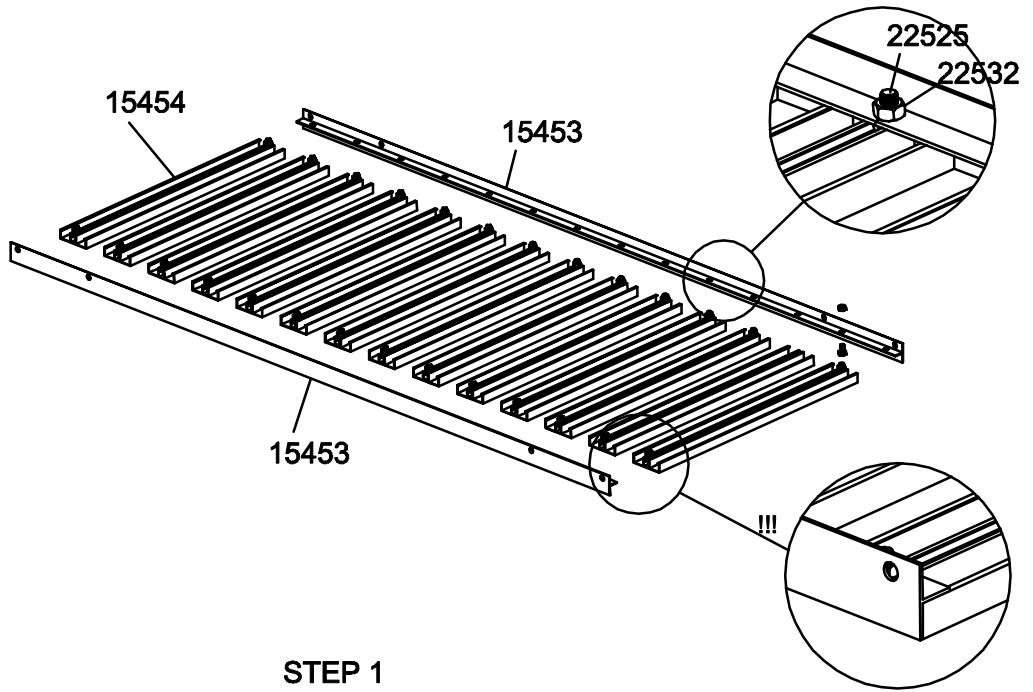

4' Staging 2 Tier Assembly Instruction

MODEL:SO1709/70128

PRODUCT SIZE(LxWxH):1208X520X760MM

PLEASE READ CAREFULLY BEFORE ASSEMBLY

Customer Service Department

P.O. BOX 947,AYLESFORD,KENT ME20 7RT,UK

Tel: +44 (0) 1622 791234

Fax: +44 (0) 1622 791060

Part No.	Part	QTY.
15453		2
15464		2
15454		28
15455		2
15465		4
15458		2
15457		4
22525		76
22532		76

STEP 1

STEP 2

STEP 3

STEP 4