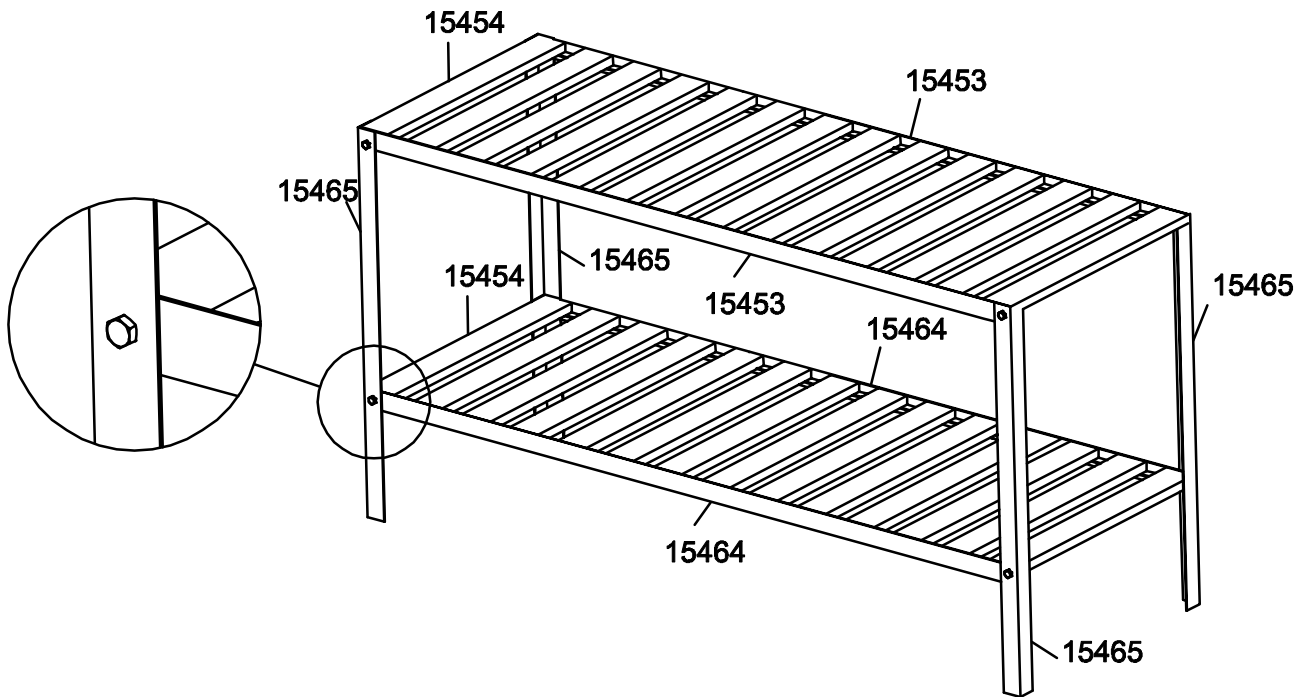

4' Staging 2 Tier Assembly Instruction

MODEL:SO1709/70128

PRODUCT SIZE(LxWxH):1208X520X760MM

PLEASE READ CAREFULLY BEFORE ASSEMBLY

Customer Service Department

P.O. BOX 947,AYLESFORD,KENT ME20 7RT,UK

Tel: +44 (0) 1622 791234

Fax: +44 (0) 1622 791060

Part No.	Part	QTY.
15453		2
15464		2
15454		28
15455		2
15465		4
15458		2
15457		4
22525		76
22532		76

STEP 1

STEP 2

STEP 3

STEP 4